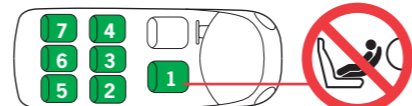

For updated carlist see: www.besafe.com

It will fit vehicles with positions approved as ISOfix positions (as detailed in the vehicle handbook), depending on category of the child and of the fixture. The mass group and the ISOfix size class for which this device is intended is : D.

When the support leg is positioned on a storage compartment in front of the car seat, this compartment has to be completely filled up with Expanded Poly Styreen foam (EPS), so that the cover can hold the forces of the support leg. Consult the car dealer, if they offer a special solution. When the floor under the floor support is insufficient to hold the forces you can not use the iZi Modular i-Size base in this position of the car.

Carseat positions marked with * can have a storage compartment in front of the seat. ISOfix anchorage in the passenger seat (position 1) are normally offered as option, so depending on the model this position can be available or not.

Installation in the rear seat of a car can limit the space for a passenger in the front seat. Always check iZi Modular i-Size base in your car to verify if the available space is acceptable for your situation.

! Notice: DO NOT use on a passenger seat fitted with activated frontal airbag.