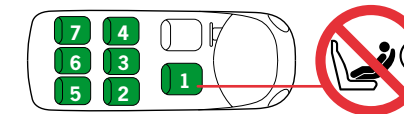

Car manufacturer	Model	First year of production	Approved seats	
Citroen	Berlingo	2008	1,2*,4*	
	C1	2005	2,4	
	C2	2004	2,4	
	C3	2004	2,4	
	C4	2004	2,4	
	C4 Picasso	2007	1,2*,3,4*	
	C4 Grande Picasso	2007	1,2*,3,4*	
	C5	2000	1,2,4	
	C6	2008	2,4	
	C8	2003	2,3,4	
	DS3	2010	2,4	
	DS4	2011	2,4	
	Xsara Picasso	2000	2,4	
	Dacia	Duster	2010	2,4
	Logan MVC	2005	2,4	
	Sandero	2008	2,4	
Daihatsu	Sirion	2005	2,4	
Fiat	500	2007	2,4	
	Bravo	2007	2,4	
BMW	Croma	2008	2,4	
	Dobló	2010	2,4	
	Fiorino Qubo	2008	2,4	
	Grande Punto	2006	2,4	
	Multipla	2004	2,4	
	Panda	2007	2,4	
	Punto Evo	2008	2,4	
	Sedici	2009	2,4	
	Stilo	2004	2,4	
	Ulysee	2003	2,4	
Ford	C-max	2003	2*,4*	
	Fiesta	2008	2,4	
	Focus	2004	2,4	
	Fusion	2008	2,4	
	Galaxy	2006	2*,4*	
	Galaxy	2011	2*,3,4*	
	Grand C-max	2010	2,4	
	Ka	2009	2,4	
	Kuga	2008	2*,4*	
	Mondeo	2000	2,4	
	S-max	2006	2*,4*	
Honda	Accord	2003	2,4	
	City	2009	2,4	
	Civic	2006	2,4	
	CR-V	2002	2,4