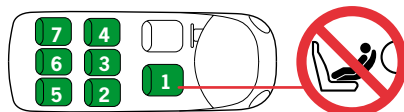

Car manufacturer	Model	First year of production	Approved seats
Alfa Romeo	147	2007	2,4
	156 wagon	2005	2,4
	159	2005	2,4
	Mito	2008	2,4
	GT Sportcoupe	2010	2,4
Audi	A1	2010	2,4
	A2	2000	2,4
	A3, S3	1997	2,4
	A3, S3	2003	2,4
	A3 sportback	2003	2,4
	A3 cabrio	2008	2,4
	A4, S4, RS4	1998	2,4
	A4 avant	1996	2,4
	A4, S4, RS4	2000	2,4
	A4 avant	2000	2,4
	A4 cabrio	2002	2,4
	A5, S5	2007	2,4
	A5 sportback	2009	2,4
	A5 cabrio	2009	2,4
	A6, S6, RS6	1998	2,4
A6, S6, RS6	2004	2,4	
A7	2010	2,4	
A8, S8	1998	2,4	
Q3	2010	2,4	
Q5	2008	2,4	
Q7	2006	2,4	
BMW	1 serie	2005	2,4
	3 serie	ISOfix	2,4
	5 serie	ISOfix	2,4
	7 serie	ISOfix	2,4
	Mini	ISOfix	2,4
	Mini Club Man	2007	2,4
	X1	2004	2,4
	X3	2004	2,4
X5	2004	2,4	
X6	2008	2,4	
Chevrolet	Aveo	2006	2,4
	Captiva	2006	2,4
	Cruze	2009	2,4
	Epica	2006	2,4
	Kalos	2002	2,4
	Lacetti	2004	2,4
	Matiz	2005	2,4
	Nubira	2009	2,4
	Orlando	2011	2,4
	Spark	2009	2,4
Chrysler	Dodge Caliber	2006	2,4
	Jeep Cherokee	2002	2,4
	PT cruiser	2000	2,4
	Voyager	2001	2,4,5,7