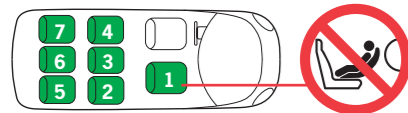

Car manufacturer	Model	1st year of production	Approved seats
	Sonata	2001	2,4
	Terracan	2002	2,4
	Tucson	2004	2,4
	Tucson	2015	2,4
	Veloster	2004	2,4
Infiniti	Q30/QX30	2015	2,4
	Q50	2014	2,4
	QX70	2014	2,4
Jaguar	S-type	2002	2,4
	X-type	1999	2,4
	XE	2015	2,4
	XF	2008	2,4
	XF	2015	2,4
	XJ	2003	2,4
Jeep	Cherokee	2013	2,4
	Renegade	2014	2,4
Kia	Carens/Rondo	2002	2,4
	Carens	2013	2*,4*
	Carnival/Sedona	2006	2,4
	Cee'd	2007	2,4
	Cerato/Spectra	2004	2,4
	Magentis/Optima	2002	2,4
	Opirus/Amanti	2003	2,4
	Optima JF	2015	2,4
	Picanto/Morning	2004	2,4
	Rio/Pride	2002	2,4
	Sorento XM	2002	2,4
	Sorento UM	2014	2,4
	Sportage SL	2010	2,4
	Sportage QL	2015	2,4
	Soul AM	2009	2,4
	Soul PS	2014	2,4
	Soul EV	2014	2,4
	Venga	2009	2,4
Lancia	Delta	2008	2,4
	Musa	2004	2,4
	Phedra	2002	2,4
	Thema	2011	2,4
	Ypsilon	2003	2,4
Landrover	Discovery	2001	2,4
	Discovery Sport	2014	2,4
	Freelander	2006	2,4
	Range Rover	2002	2,4
	Range Rover Evoque	2011	2,4
	Range Rover Sport	2005	2,4
Lexus	CT	2011	2,4
	GS	2000	2,4
	IS	2005	2,4
	IS	2013	2,4

Car manufacturer	Model	1st year of production	Approved seats
	LS	2006	2,4
	LX	2008	2,4
	NX	2014	2,4
	RX	2003	2,4
	RX200t/RX350/RX450h	2015	2,4
Maserati	Ghibli	2013	2,4
Mazda	2	2003	2,4
	2	2014	2,4
	3	2004	2,4
	3	2013	2,4
	5	2004	2,4
	6	2003	2,4
	6	2013	2,4
	CX-3	2015	2,4
	CX-5	2011	2,4
	CX-7	2007	2,4
	CX-9	2009	2,4
	Premacy	1999	2,4
Mercedes	A class W 168	2001	2,4
	A class W/C 169	2005	2,4
	A class W 176	2012	2,4
	B class T 245	2005	2,4
	B class W 246	2011	2,4
	C class C 205	2015	2,4
	C class W/S 203	2000	2,4
	C class W/S 204	2007	2,4
	C class W 205	2014	2,4
	C class A 205	2016	2,4
	Citan	2013	2*,4*
	CL C 215	2002	2,4
	CL C 216	2005	2,4
	CLA C 117	2013	2,4
	CLA shooting break	2015	2,4
	CLC 180 C 204	2008	2,4
	CLK CL 203	2002	2,4
	CLS C 219	2004	2,4
	E class W/S 211	2002	2,4
	E class W/S 212	2009	2,4
	E class W/S 213	2016	2,4
	GLA class	2014	2,4
	GLC class X253	2015	2,4
	GLK X 204	2008	2,4
	Maybach S class X222	2015	2,4
	M class W 163	2001	2,4
	M class W 164	2005	2,4
	M class W 166	2011	2,4
	ML class X 164	2006	2,4
	R class W/V 251	2005	2,4
	S class W/V 220	2002	2,4
	S class W/V 221	2005	2,4
	S class A217	2015	2,4
	Vaneo W 414	2003	2,4
	Viano W 639	2003	2,4
	Vito W 639	2004	2,4
Mitsubishi	ASX	2010	2,4
	Colt	2002	2,4
	Grandis	2004	2,4