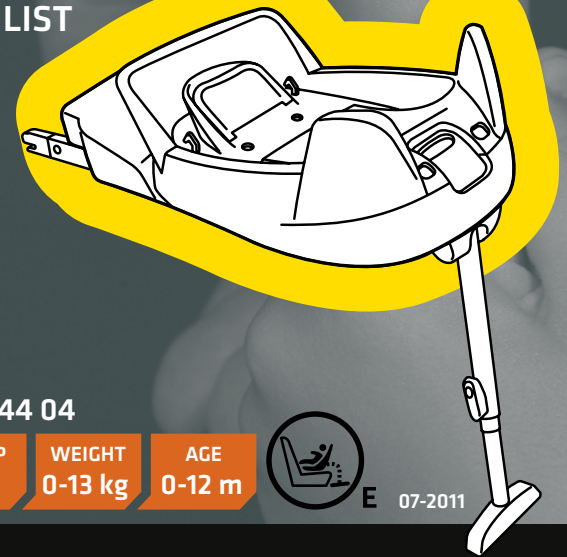

CAR LIST

ECE R44 04
GROUP 0+
WEIGHT 0-13 kg
AGE 0-12 m

07-2011

HTS BeSafe as

N-3535 Krøderen, Norway - www.besafe.eu

Approved cars for iZi Go Isofix provided that the car is equipped with ISOfix

The iZi Go Isofix is a semi-universal ISOfix child restraint system. It is approved to regulation 44.04 series of amendments for general use in vehicles fitted with ISOfix anchorage systems. It will fit vehicles with positions approved as ISOfix positions (as detailed in the vehicle handbook), depending on category of the child and of the fixture. The mass group and the ISOfix size class for which this device is intended is : E.

The iZi Go Isofix is suitable for fixing into the seat positions of the cars listed below, providing approved ISOfix points are fitted and available. Seat positions in other cars may also be suitable to accept this child restraint, however we have not yet tested that combination of car and iZi Go Isofix base and seat. If in doubt, consult either BeSafe or the retailer. For updated carlist see: www.besafe.eu

When the support leg is positioned on a storage compartment in front of the car seat, this compartment has to be completely filled up with Expanded Poly Styreen foam (EPS), so that the cover can hold the forces of the support leg. Consult the car dealer, if they offer a special solution. When the floor under the floor support is un sufficient to hold the forces you can not use the iZi Go Isofix in this position of the car. Carseat positions marked with * can have a storage compartment in front of the seat.