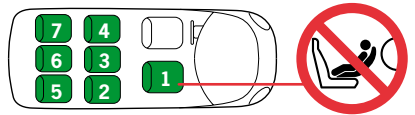

Car manufacturer	Model	First year of production	Approved seats
Citroen	Berlingo	2008	1,2*,3,4*
	C1	2005	2,4
	C2	2004	2,4
	C3	2004	2,4
	C4	2004	2,4
	C4 Picasso	2007	1,2*,3,4*
	C4 Grande Picasso	2007	1,2*,3,4*
	C5	2000	1,2,4
	C6	2008	2,4
	C8	2003	2,3,4
Dacia	DS3	2010	2,4
	DS4	2011	2,4
	Xsara Picasso	2000	2,4
	Duster	2010	2,4
Daihatsu	Logan MVC	2005	2,4
	Sandero	2008	2,4
Fiat	Sirion	2005	2,4
	500	2007	2,4
Ford	Bravo	2007	2,4
	Croma	2008	2,4
	Dobló	2010	2,4
	Fiorino Qubo	2008	2,4
	Grande Punto	2006	2,4
	Multipla	2004	2,4
	Panda	2007	2,4
	Punto Evo	2008	2,4
	Sedici	2009	2,4
	Stilo	2004	2,4
Ulysee	2003	2,4	
Honda	C-max	2003	2*,4*
	Fiesta	2008	2,4
	Focus	2004	2,4
	Fusion	2008	2,4
	Galaxy	2006	2*,4*
	Galaxy	2011	2*,3,4*
	Grand C-max	2010	2,4
	Ka	2009	2,4
	Kuga	2008	2*,4*
	Mondeo	2000	2,4
S-max	2006	2*,4*	
Honda	Accord	2003	2,4
	City	2009	2,4
	Civic	2006	2,4
	CRV	2002	2,4