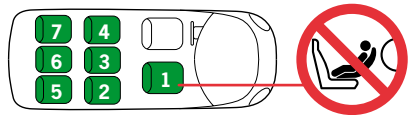

Car manufacturer	Model	First year of production	Approved seats
Alfa Romeo	147	2007	2,4
	156 wagon	2005	2,4
	159	2005	2,4
	Mito	2008	1,2,4
	GT Sportcoupe	2010	2,4
Audi	A1	2010	2,4
	A2	2000	1,2,4
	A3, S3	1997	2,4
	A3, S3	2003	1,2,4
	A3 sportback	2003	1,2,4
	A3 cabrio	2008	1,2,4
	A4, S4, RS4	1998	1,2,4
	A4 avant	1996	2,4
	A4, S4, RS4	2000	1,2,4
	A4 avant	2000	1,2,4
	A4 cabrio	2002	1,2,4
	A5, S5	2007	1,2,4
	A5 sportback	2009	1,2,4
	A5 cabrio	2009	2,4
	A6, S6, RS6	1998	2,4
A6, S6, RS6	2004	1,2,4	
A7	2010	2,4	
A8, S8	1998	2,4	
Q3	2010	1,2,4	
Q5	2008	1,2,4	
Q7	2006	1,2,4	
R8	2007	1	
BMW	1 serie	2005	2,4
	3 serie	ISOfix	2,4
	5 serie	ISOfix	2,4
	7 serie	ISOfix	2,4
	Mini	ISOfix	2,4
	Mini Club Man	2007	2,4
	X1	2004	2,4
X3	2004	2,4	
X5	2004	2,4	
X6	2008	2,4	
Chrevolet	Aveo	2006	2,4
	Captiva	2006	2,4
	Cruze	2009	2,4
	Epica	2006	2,4
	Kalos	2002	2,4
	Lacetti	2004	2,4
	Matiz	2005	2,4
	Nubira	2009	2,4
Orlando	2011	2,4	
Spark	2009	2,4	
Chrysler	Dodge Caliber	2006	2,4
	Jeep Cherokee	2002	2,4
	PT cruiser	2000	2,4
	Voyager	2001	2,4,5,7